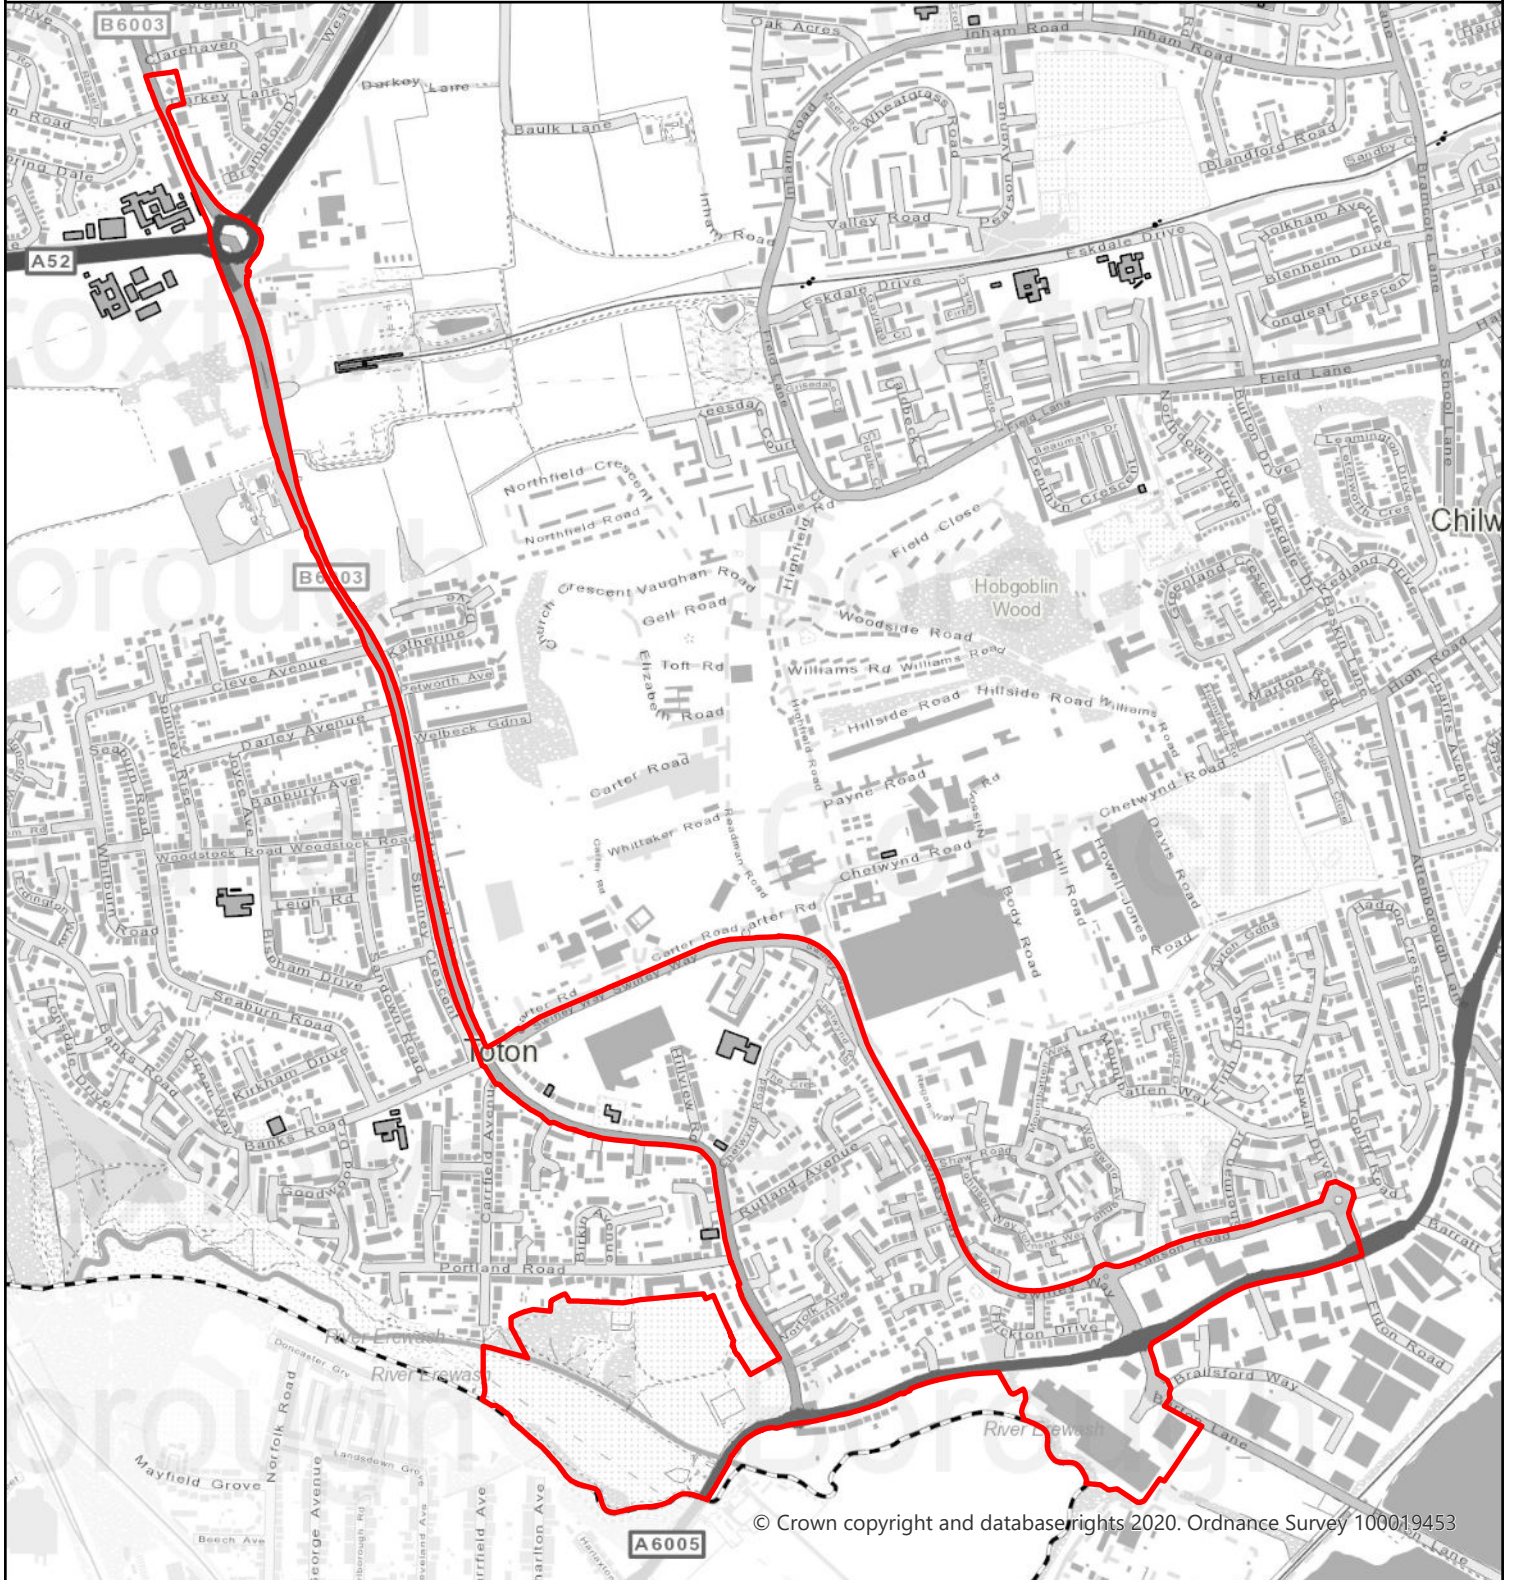

# Chilwell Retail Park

Broxtowe Borough Council  
Public Spaces Protection Order

Broxtowe  
Borough  
COUNCIL

© Crown copyright and database rights 2020. Ordnance Survey 100019453

Not to Scale

You are not permitted to copy, sub-license, distribute or sell any of this data to third parties in any form.

### NOTES AND INFORMATION

 Restricted Area